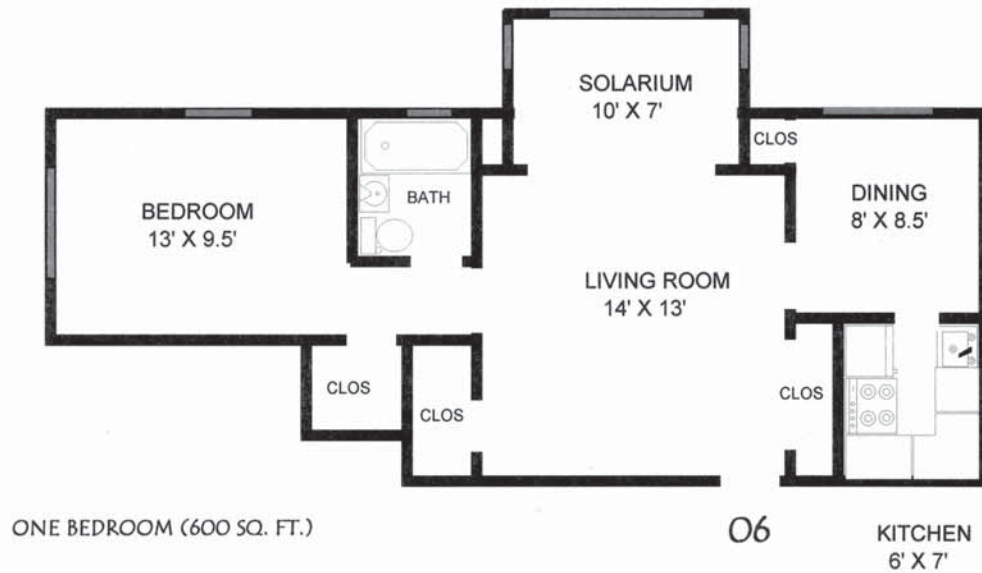

# LONGFELLOW APARTMENTS

4800 JEFFERSON  
KANSAS CITY, MO 64112  
(816) 756-0701

03

DELUXE STUDIO (500 SQ.FT.)

04

DELUXE STUDIO (500 SQ.FT.)

NOTE: All dimensions are approximate

# LONGFELLOW APARTMENTS

4800 JEFFERSON  
KANSAS CITY, MO 64112  
(816) 756-0701

ONE BEDROOM (650 SQ. FT.)

ONE BEDROOM (600 SQ. FT.)

NOTE: All dimensions are approximate