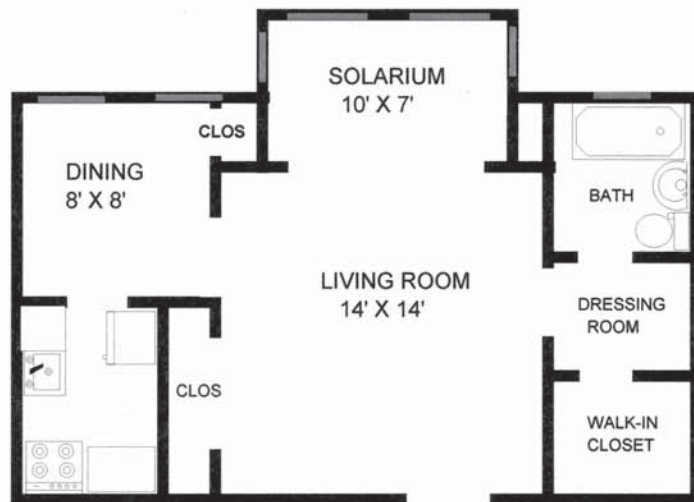

# LONGFELLOW APARTMENTS

4800 JEFFERSON  
KANSAS CITY, MO 64112  
(816) 756-0701

ONE BEDROOM (650 SQ. FT.)

*Plaza View*

ONE BEDROOM (675 SQ. FT.)

*Plaza View*

NOTE: All dimensions are approximate

# LONGFELLOW APARTMENTS

4800 JEFFERSON  
KANSAS CITY, MO 64112  
(816) 756-0701

03

DELUXE STUDIO (500 SQ.FT.)

04

DELUXE STUDIO (500 SQ.FT.)

NOTE: All dimensions are approximate

# LONGFELLOW APARTMENTS

4800 JEFFERSON  
KANSAS CITY, MO 64112  
(816) 756-0701

ONE BEDROOM (650 SQ. FT.)

ONE BEDROOM (600 SQ. FT.)

NOTE: All dimensions are approximate