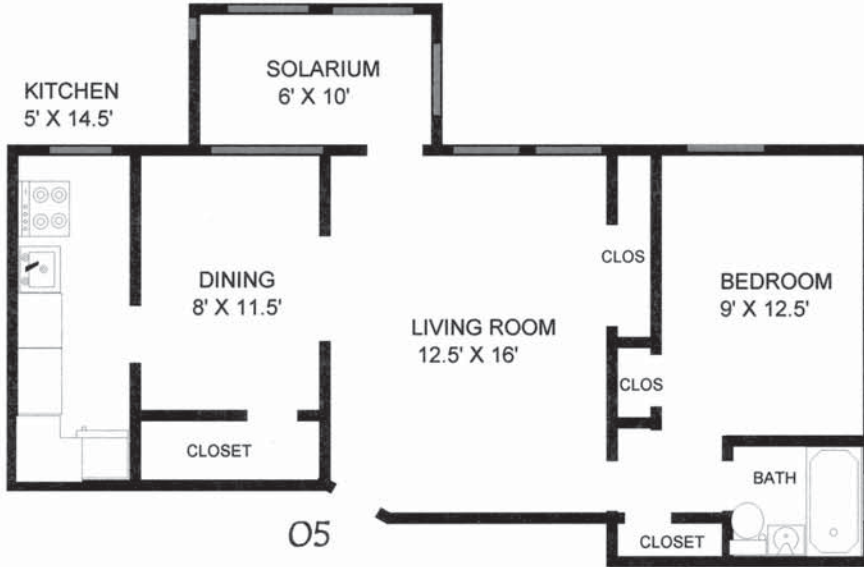

# LONGFELLOW APARTMENTS

4800 JEFFERSON  
KANSAS CITY, MO 64112  
(816) 756-0701

03

DELUXE STUDIO (500 SQ.FT.)

04

DELUXE STUDIO (500 SQ.FT.)

NOTE: All dimensions are approximate

# LONGFELLOW APARTMENTS

4800 JEFFERSON  
KANSAS CITY, MO 64112  
(816) 756-0701

ONE BEDROOM (650 SQ. FT.)

ONE BEDROOM (600 SQ. FT.)

NOTE: All dimensions are approximate